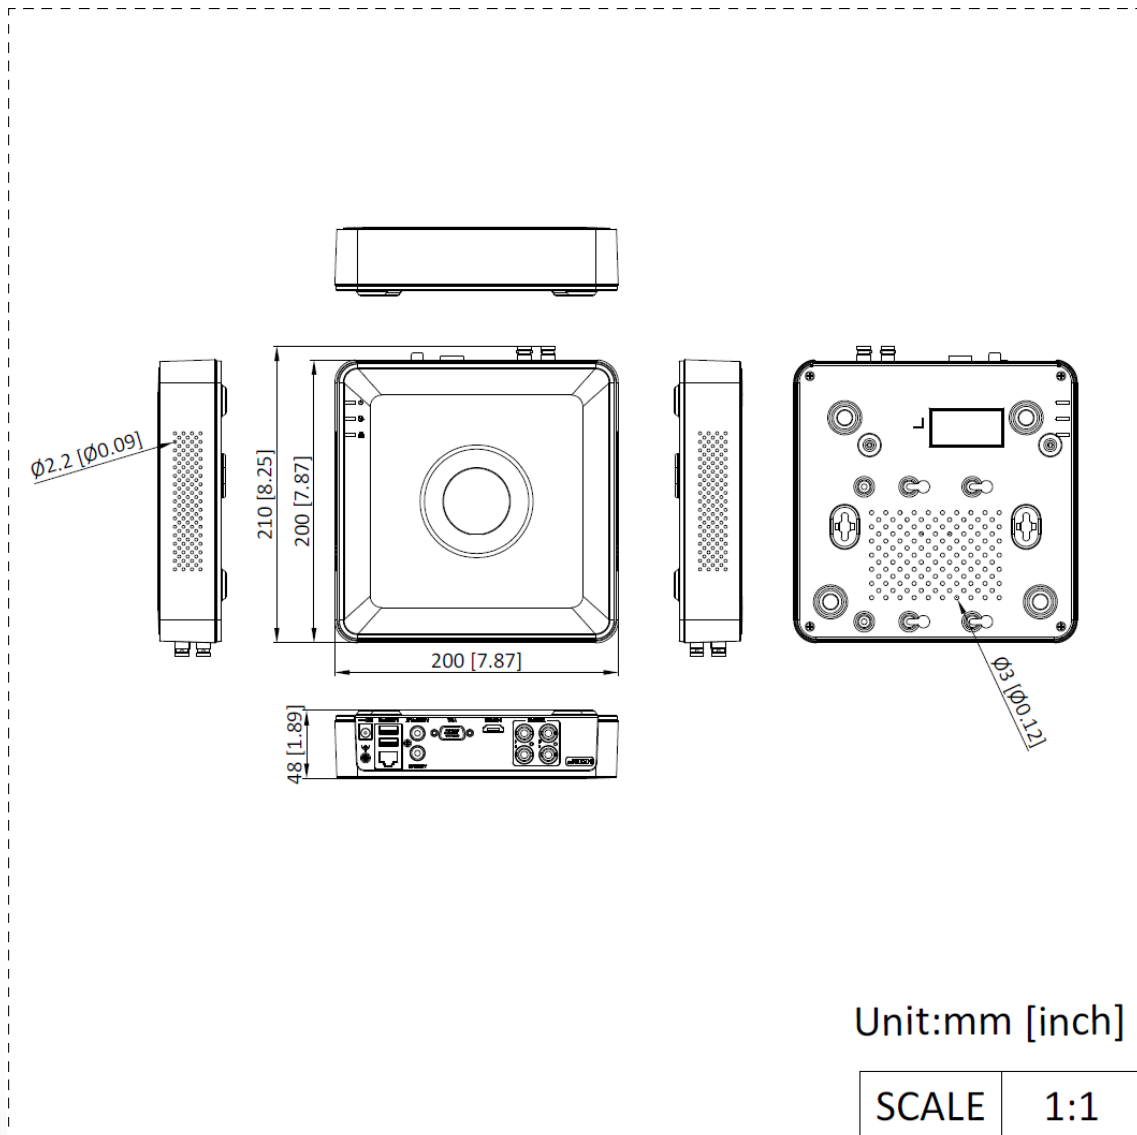

## ▪ Physical Interface

No.	Description	No.	Description
-----	-------------	-----	-------------

1	Video and coaxial audio in	5	AUDIO IN, RCA connector
2	HDMI interface	6	LAN network interface and USB interface
3	VGA interface	7	12 VDC power input
4	AUDIO OUT, RCA connector	8	GND

▪ **Available Model**

iDS-7104HQHI-M1/T

▪ **Dimension**

Unit:mm [inch]

SCALE	1:1
-------	-----