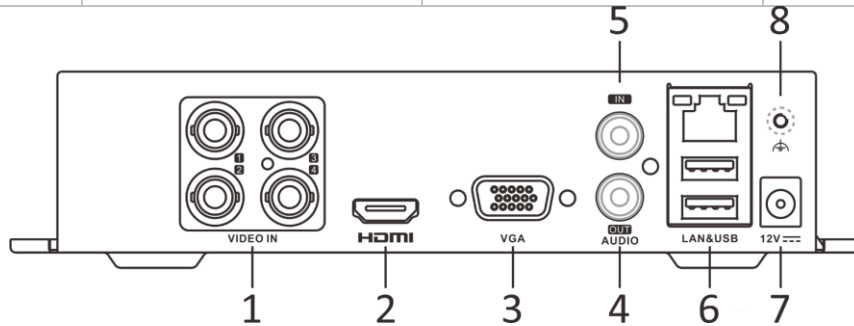

1	Video and coaxial audio in	5	AUDIO IN, RCA connector
2	HDMI interface	6	LAN network interface and USB interface
3	VGA interface	7	12 VDC power input
4	AUDIO OUT, RCA connector	8	GND

▪ **Available Model**

iDS-7104HQHI-M1/T