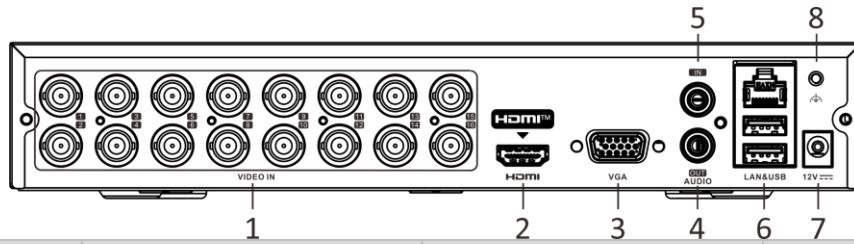

No.	Description	No.	Description
1	Video and Coaxial Audio In	5	AUDIO IN, RCA Connector
2	HDMI Interface	6	USB Interface and LAN Network Interface
3	VGA Interface	7	Power Input
4	AUDIO OUT, RCA Connector	8	GND

▪ Available Model

iDS-7116HQHI-M1/T

▪ Dimension