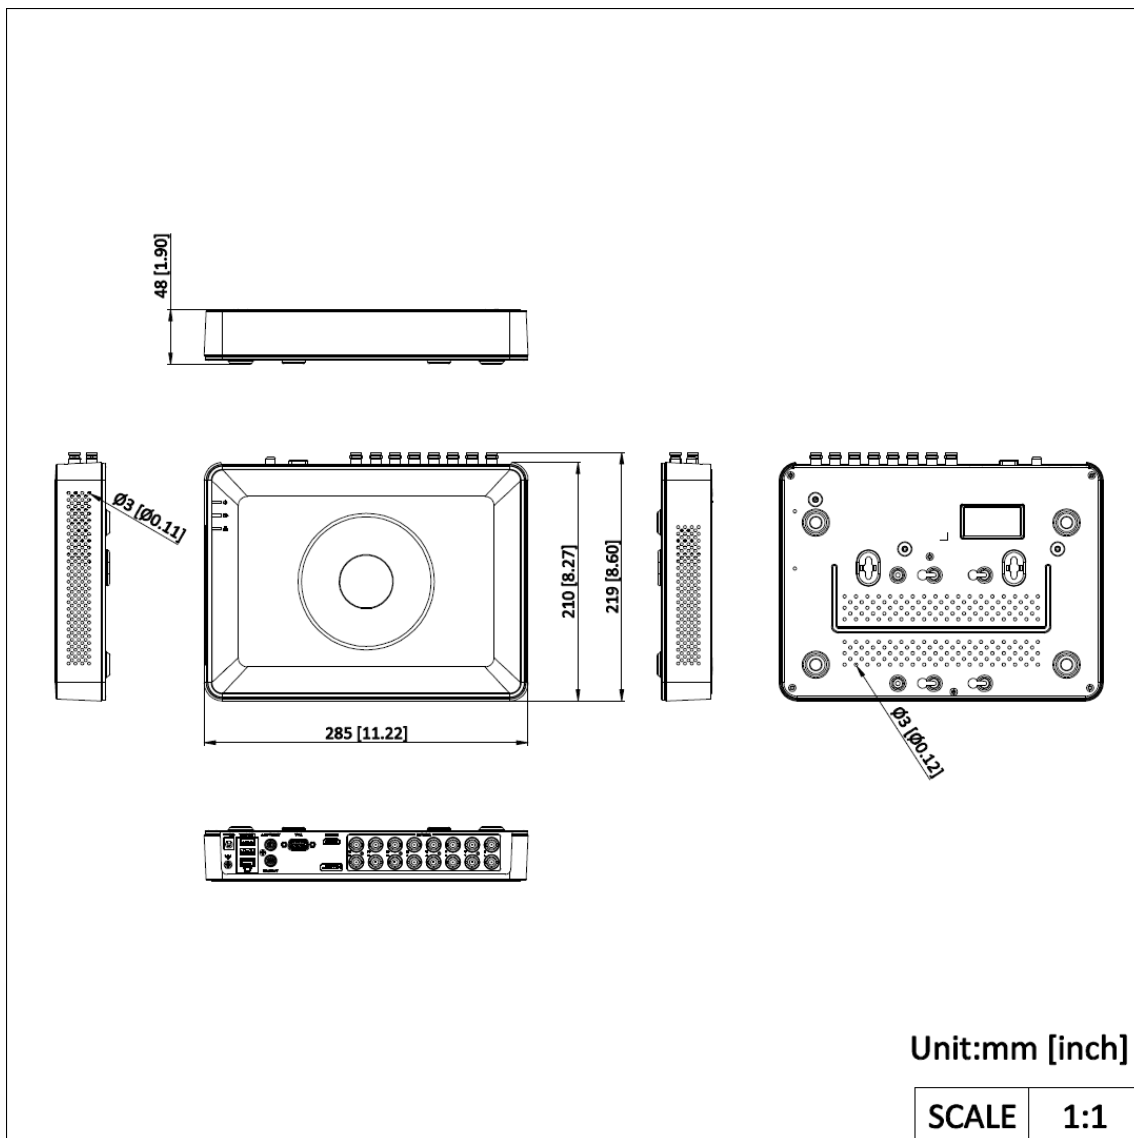

Frame Rate	<p>Main stream:</p> <p>When 1080p Lite mode not enabled:</p> <p>For 3K stream access: 3K lite@12fps;4 MP lite/1080p@15fps;720p/WD1/4CIF/VGA/CIF@20fps</p> <p>For 5 MP stream access: 5 MP lite@12fps;4 MP lite/1080p@15fps;720p/WD1/4CIF/VGA/CIF@20fps</p> <p>For 4 MP stream access: 4 MP lite/1080p@15fps;720p/WD1/4CIF/VGA/CIF@25fps (P)/30fps (N)</p> <p>For 3 MP stream access: 3 MP@10fps;1080p@15fps;720p/WD1/4CIF/VGA/CIF@25fps (P)/30fps (N)</p> <p>For 1080p stream access: 1080p/720p@15fps; VGA/WD1/4CIF/CIF@25fps (P)/30fps (N)</p> <p>For 720p stream access: 720p/VGA/WD1/4CIF/CIF@25fps (P)/30fps (N)</p> <p>When 1080p Lite mode enabled:</p> <p>3K lite/5 MP lite@12fps;4 MP lite@15fps;3 MP@10fps; 1080p lite/720p lite/VGA/WD1/4CIF/CIF@25fps (P)/30fps (N)</p> <p>Sub-stream:</p> <p>WD1/4CIF@12fps; CIF@25fps (P)/30fps (N)</p>
Video Bitrate	32 Kbps to 6 Mbps
Dual-stream	Support
Stream Type	Video, Video & Audio
Audio Compression	G.711u
Audio Bitrate	64 Kbps
Network	
Remote Connection	128
Total Bandwidth	128 Mbps
Network Protocol	TCP/IP, PPPoE, DHCP, Hik-Connect, DNS, DDNS, NTP, SADP, NFS, iSCSI, UPnP™, HTTPS, ONVIF
Network Interface	1, RJ45 10M/100M/1000M self-adaptive Ethernet interface
Auxiliary Interface	
SATA	1 SATA interface
Capacity	Up to 10 TB capacity for each disk
USB Interface	Real panel: 2 × USB 2.0
Alarm In/Out	N/A (optional to support)
General	
Power Supply	12 VDC, 2 A
Consumption	≤ 24W (without HDD)
Working Temperature	-10 °C to +55 °C (+14 °F to +131 °F)
Working Humidity	10% to 90%
Dimension (W × D × H)	285 × 210 × 48 mm (11.2 × 8.3 × 1.9 inch)
Weight	≤ 1 kg (2.2 lb)

▪ Physical Interface

No.	Description	No.	Description
1	Video and Coaxial Audio In	5	AUDIO IN, RCA Connector
2	HDMI Interface	6	USB Interface and LAN Network Interface
3	VGA Interface	7	Power Input
4	AUDIO OUT, RCA Connector	8	GND

▪ Available Model

iDS-7116HQHI-M1/T

▪ Dimension

See Far, Go Further

www.hikvision.com
support@hikvision.com