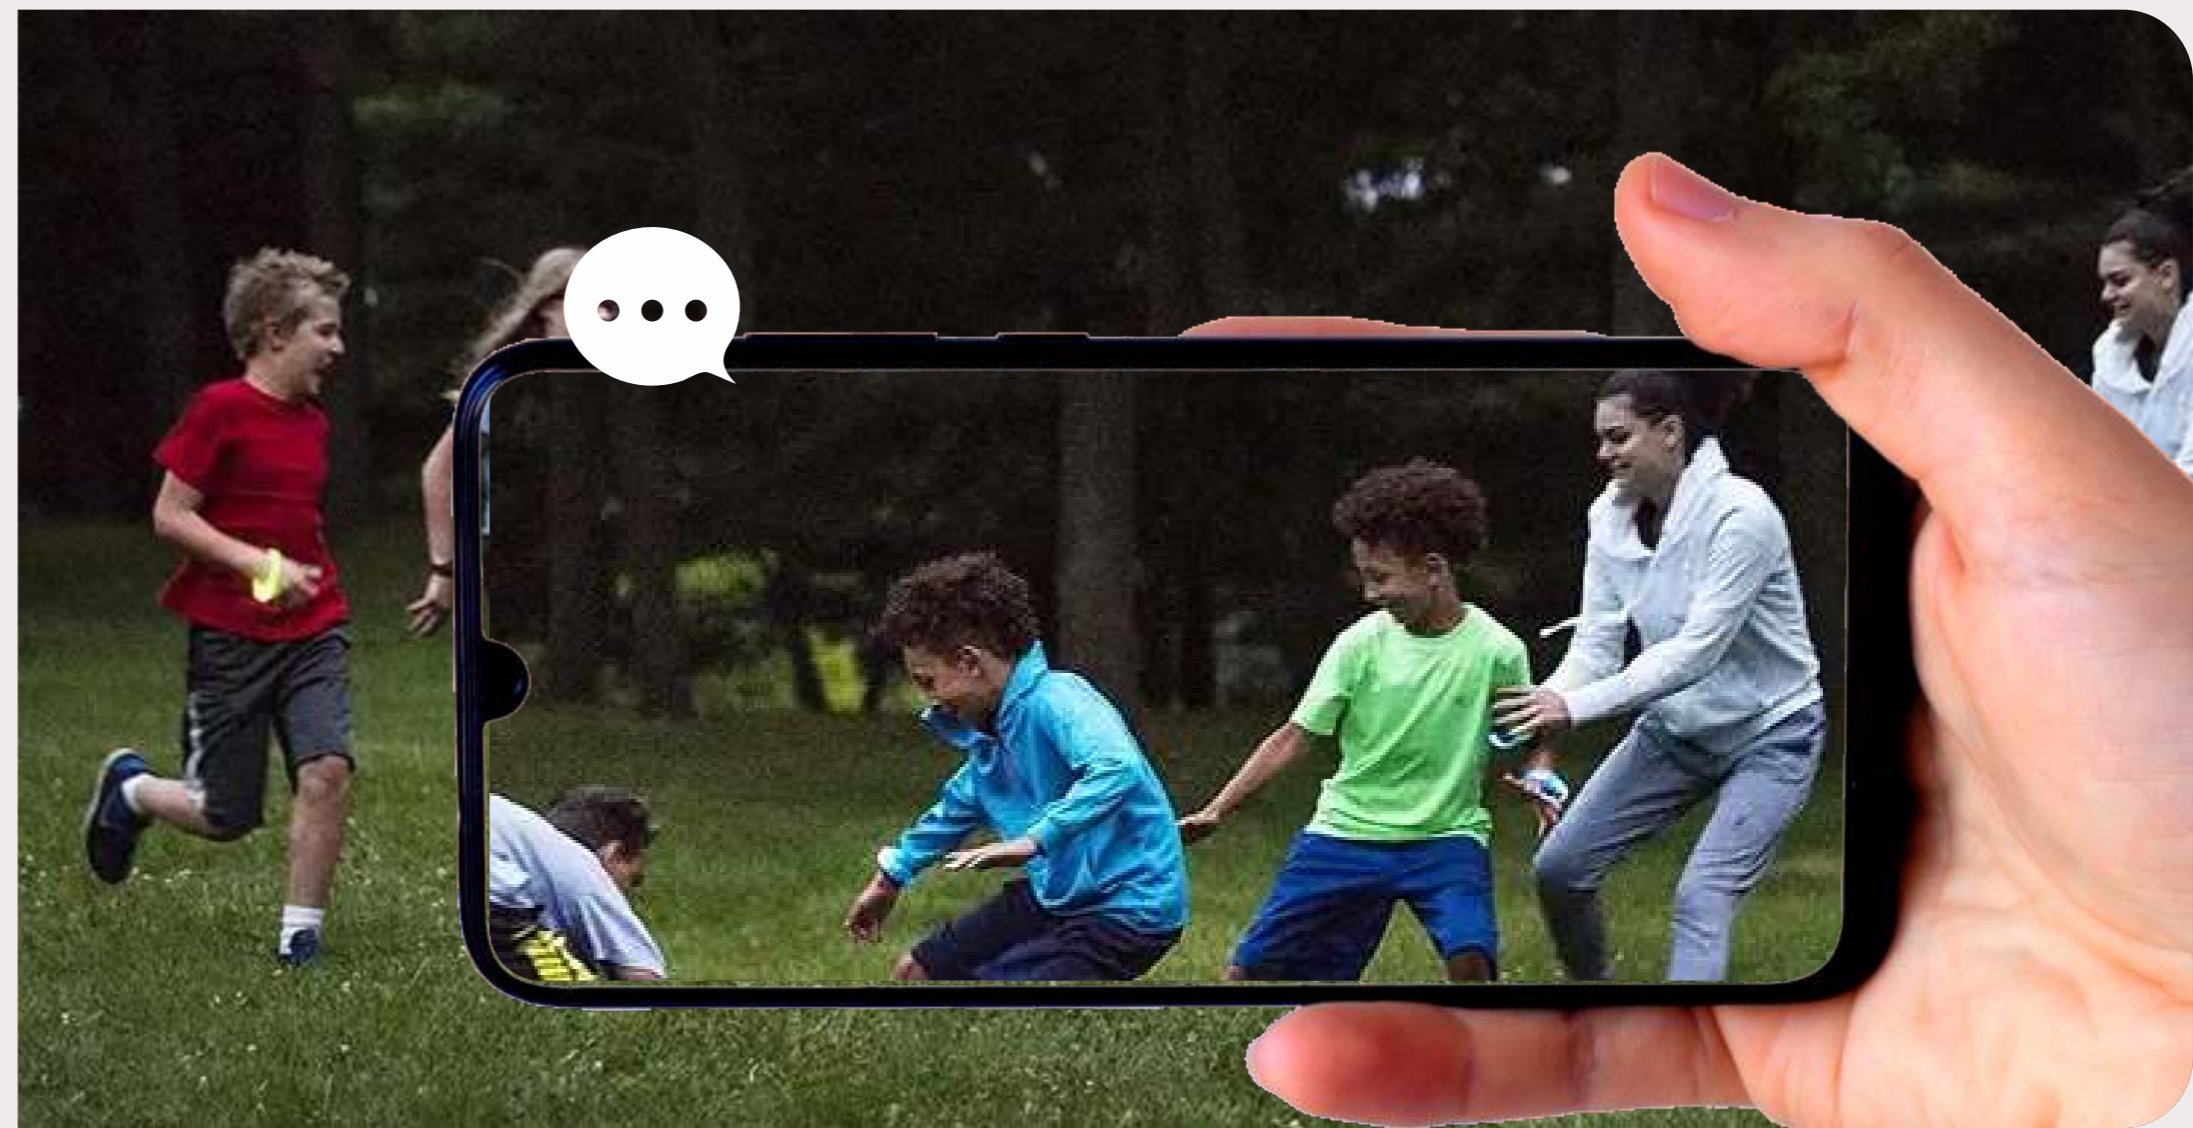

## Motion Tracking

Whenever unexpected motion is detected in the video frame, the camera has been devised to rotate automatically to track the movement of people and record it to investigate later.

## Human Body Detection

Designed to provide human detection and intelligent alerts, which means only being alerted only when the need occurs as the camera detects people as opposed to animals, passing vehicles, or other inanimate moving objects.

## View & Talk

Enables you to stay in touch with your loved ones from anywhere, meaning you can also talk while viewing the live video feed on the phone.