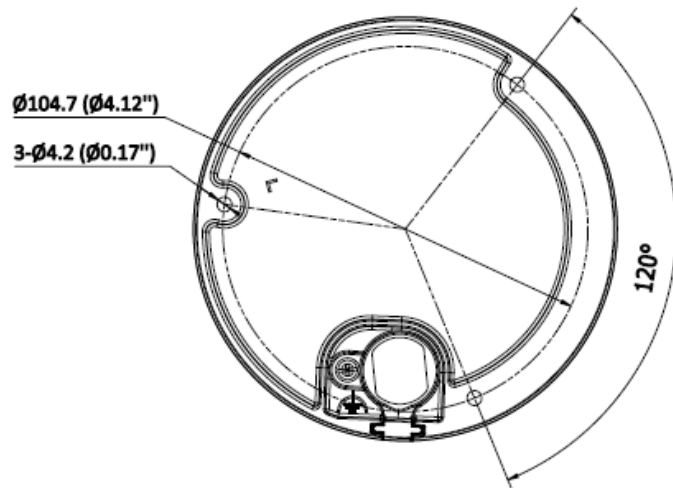

Specification

Camera	
Image Sensor	1/3 inch Progressive Scan CMOS
Max. Resolution	2560 × 1440
Min. Illumination	Color: 0.005 Lux @ (F1.6, AGC ON), B/W: 0 Lux with IR
Shutter Time	1/3 s to 1/100,000 s
Day & Night	IR cut filter
Angle Adjustment	Pan: 0° to 355°, tilt: 0° to 70°, rotate: 0° to 355°
Lens	
Lens Type	Motorized varifocal lens, 2.8 to 12 mm
Focal Length & FOV	2.8 to 12 mm, horizontal FOV 96.7° to 29.7°, vertical FOV 51.7° to 16.7°, diagonal FOV 114.3° to 34°
Lens Mount	Ø14
Iris Type	Fixed
Aperture	F1.6
DORI	
DORI	D: 64.0 to 198.0 m, O: 25.4 to 78.6 m, R: 12.8 to 39.6 m, I: 6.4 to 19.8 m
Illuminator	
Supplement Light Type	IR, White Light
Supplement Light Range	Up to 30 m
Smart Supplement Light	Yes
IR Wavelength	850 nm
Video	
Main Stream	50 Hz: 20 fps (2560 × 1440) 25 fps (1920 × 1080, 1280 × 720) 60 Hz: 20 fps (2560 × 1440) 24 fps (1920 × 1080, 1280 × 720)
Sub-Stream	50 Hz: 25 fps (1280 × 720, 640 × 480, 640 × 360) 60 Hz: 24 fps (1280 × 720, 640 × 480, 640 × 360)
Video Compression	Main stream: H.265+/H.265/H.264+/H.264, Sub-stream: H.265/H.264/MJPEG
Video Bit Rate	32 Kbps to 16 Mbps
H.264 Type	Baseline Profile, Main Profile, High Profile
H.265 Type	Main Profile
Bit Rate Control	CBR, VBR
Scalable Video Coding (SVC)	H.264 and H.265 encoding
Region of Interest (ROI)	1 fixed region for main stream
Audio	
Audio Type	Mono sound
Audio Compression	G.711ulaw/G.711alaw/G.722.1/G.726/MP2L2/PCM/AAC-LC
Audio Bit Rate	64 Kbps (G.711ulaw/G.711alaw)/16 Kbps (G.722.1)/16 Kbps (G.726)/32 to 160 Kbps (MP2L2)/16 to 64 Kbps (AAC-LC)
Audio Sampling Rate	8 kHz/16 kHz
Environment Noise Filtering	Yes
Network	
Protocols	TCP/IP, ICMP, DHCP, DNS, HTTP, RTSP, RTCP, NTP, IGMP, IPv6, UDP, QoS, SMTP
Simultaneous Live View	Up to 6 channels

*Specifications are subject to change without prior notice. *Product picture may differ as per actual.

Available Model
PT-NC147D3-WNRAM(D2)

Dimension

Unit: mm (inch)