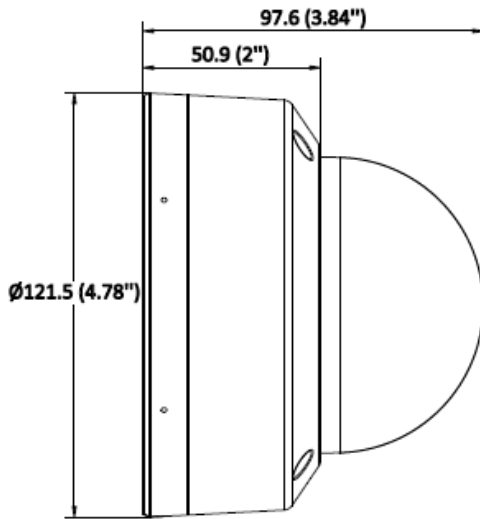

Specification

Camera	
Image Sensor	1/3 inch Progressive Scan CMOS
Max. Resolution	2560 × 1440
Min. Illumination	Color: 0.005 Lux @ (F1.6, AGC ON), B/W: 0 Lux with IR
Shutter Time	1/3 s to 1/100,000 s
Day & Night	IR cut filter
Angle Adjustment	Pan: 0° to 355°, tilt: 0° to 70°, rotate: 0° to 355°
Lens	
Lens Type	Motorized varifocal lens, 2.8 to 12 mm
Focal Length & FOV	2.8 to 12 mm, horizontal FOV 96.7° to 29.7°, vertical FOV 51.7° to 16.7°, diagonal FOV 114.3° to 34°
Lens Mount	Ø14
Iris Type	Fixed
Aperture	F1.6
DORI	
DORI	D: 64.0 to 198.0 m, O: 25.4 to 78.6 m, R: 12.8 to 39.6 m, I: 6.4 to 19.8 m
Illuminator	
Supplement Light Type	IR, White Light
Supplement Light Range	Up to 30 m
Smart Supplement Light	Yes
IR Wavelength	850 nm
Video	
Main Stream	50 Hz: 20 fps (2560 × 1440) 25 fps (1920 × 1080, 1280 × 720) 60 Hz: 20 fps (2560 × 1440) 24 fps (1920 × 1080, 1280 × 720)
Sub-Stream	50 Hz: 25 fps (1280 × 720, 640 × 480, 640 × 360) 60 Hz: 24 fps (1280 × 720, 640 × 480, 640 × 360)
Video Compression	Main stream: H.265+/H.265/H.264+/H.264, Sub-stream: H.265/H.264/MJPEG
Video Bit Rate	32 Kbps to 16 Mbps
H.264 Type	Baseline Profile, Main Profile, High Profile
H.265 Type	Main Profile
Bit Rate Control	CBR, VBR
Scalable Video Coding (SVC)	H.264 and H.265 encoding
Region of Interest (ROI)	1 fixed region for main stream
Audio	
Audio Type	Mono sound
Audio Compression	G.711ulaw/G.711alaw/G.722.1/G.726/MP2L2/PCM/AAC-LC
Audio Bit Rate	64 Kbps (G.711ulaw/G.711alaw)/16 Kbps (G.722.1)/16 Kbps (G.726)/32 to 160 Kbps (MP2L2)/16 to 64 Kbps (AAC-LC)
Audio Sampling Rate	8 kHz/16 kHz
Environment Noise Filtering	Yes
Network	
Protocols	TCP/IP, ICMP, DHCP, DNS, HTTP, RTSP, RTCP, NTP, IGMP, IPv6, UDP, QoS, SMTP
Simultaneous Live View	Up to 6 channels

*Specifications are subject to change without prior notice. *Product picture may differ as per actual.

Available Model
PT-NC147D3-WNRAM(D2)

Dimension

Unit: mm (inch)