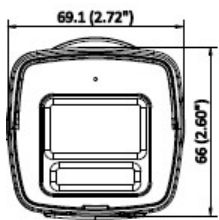

Protection	IP67

*Specifications are subject to change without prior notice. *Product picture may differ as per actual.

Available Model

PT-NC140D7-WNMS/AW(D2)

Dimension

Unit: mm (inch)