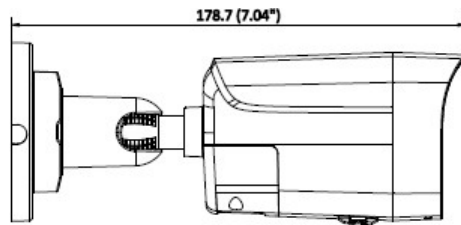

Protection	IP67

*Specifications are subject to change without prior notice. *Product picture may differ as per actual.

Available Model

PT-NC140D7-WNMS/AW(D2)

Dimension

Unit: mm (inch)