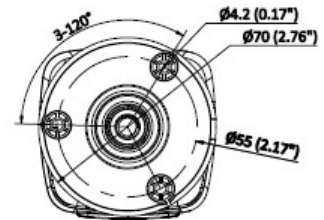

Protection	IP67

*Specifications are subject to change without prior notice. *Product picture may differ as per actual.

Available Model

PT-NC140D7-WNMS/AW(D2)

Dimension

Unit: mm (inch)