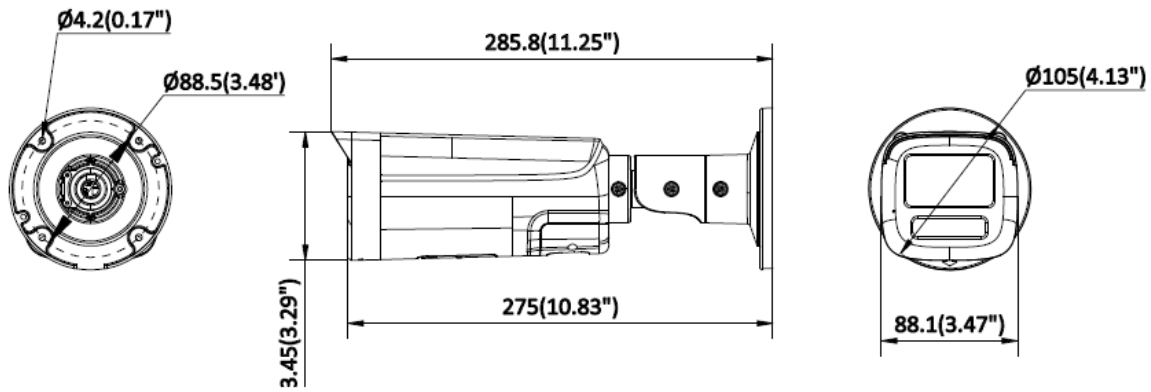

Available Model

PT-NC126D3-WNRAM(D2)

Dimension

Unit: mm (inch)