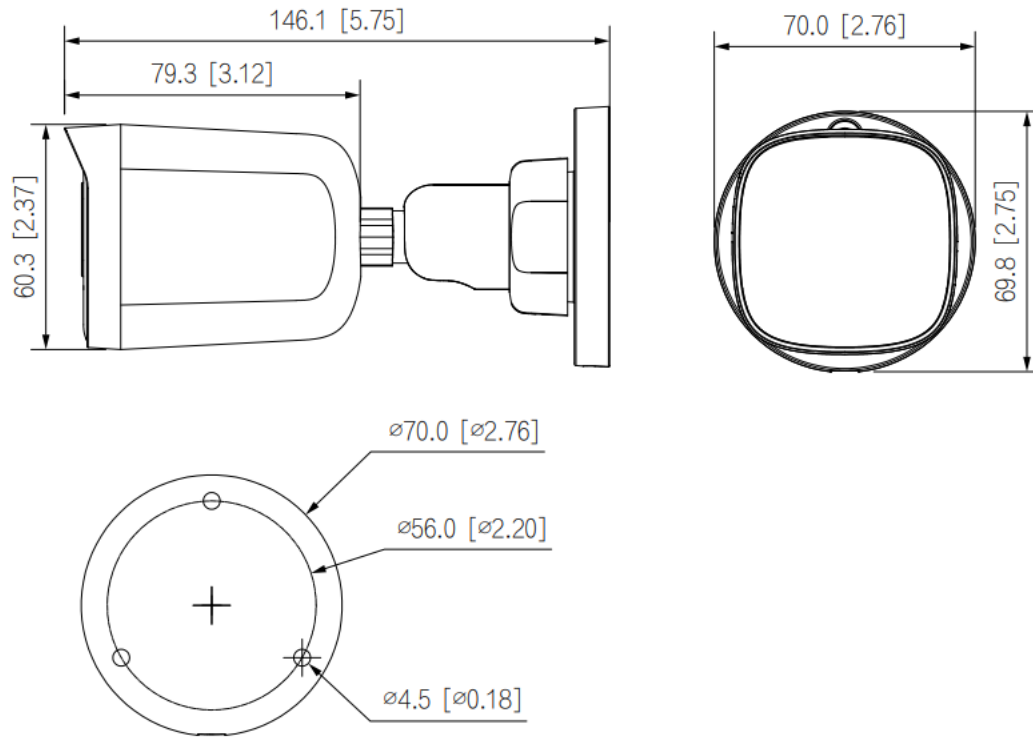

Dimensions (mm/inch)

Company Name:

CP PLUS (Aditya Infotech Ltd.)

F-28 Okhla Industrial Area, Phase 1,

New Delhi 110020, INDIA

Contact Mail ID :- customercare@cpplusworld.com