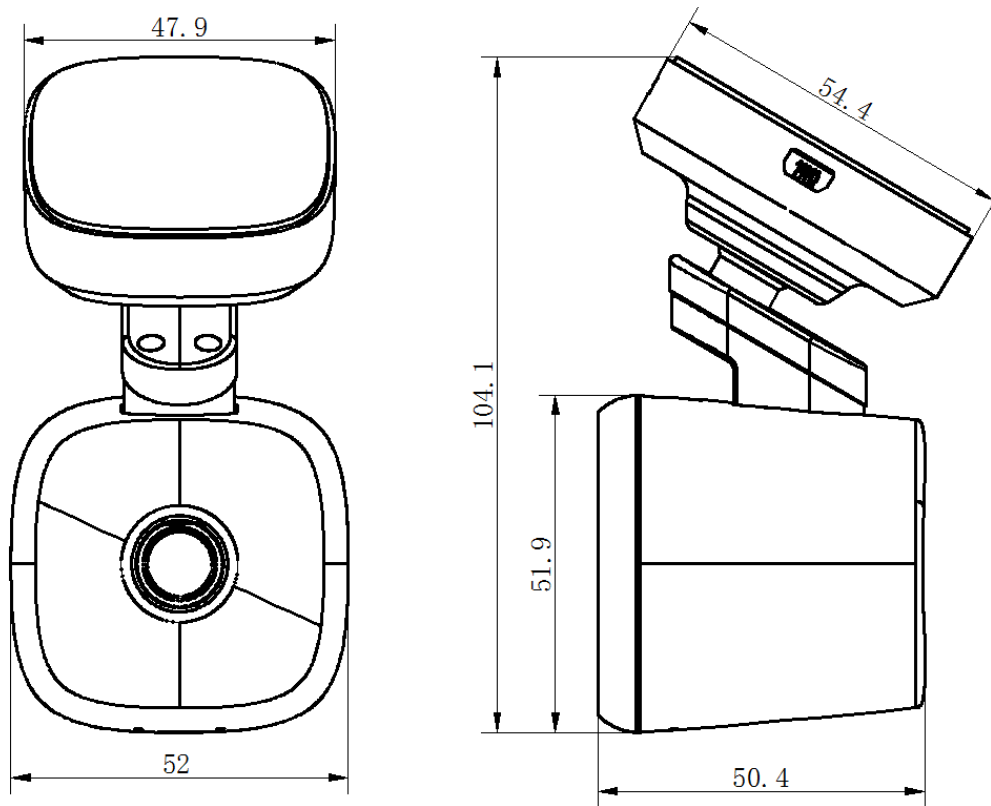

Dimension

Distributed by

HIKVISION®

Headquarters

No.555 Qianmo Road, Binjiang District,
Hangzhou 310051, China
T +86-571-8807-5998
overseasbusiness@hikvision.com

Hikvision USA
T +1-909-895-0400
sales.usa@hikvision.com

Hikvision Australia
T +61-2-8599-4233
salesau@hikvision.com

Hikvision India
T +91-22-28469900
sales@pramahikvision.com

Hikvision Canada
T +1-866-200-6690
sales.canada@hikvision.com

Hikvision Thailand
T +662-275-9949
sales.thailand@hikvision.com

Hikvision Europe
T +31-23-5542770
sales.eu@hikvision.com

Hikvision Italy
T +39-0438-6902
info.it@hikvision.com

Hikvision Brazil
T +55 11 3318-0050
Latam.support@hikvision.com

Hikvision Turkey
T +90 (216)521 7070- 7074
sales.tr@hikvision.com

Hikvision Malaysia
T +601-7652-2413
sales.my@hikvision.com

Hikvision UK & Ireland
T +01628-902140
sales.uk@hikvision.com

Hikvision South Africa
Tel: +27 (10) 0351172
sale.africa@hikvision.com

Hikvision France
T +33(0)1-85-330-450
info.fr@hikvision.com

Hikvision Kazakhstan
T +7-727-9730667
nikia.panfilov@hikvision.ru

Hikvision Vietnam
T +84-974270888
sales.vt@hikvision.com

Hikvision UAE
T +971-4-4432090
salesme@hikvision.com

Hikvision Singapore
T +65-6684-4718
sg@hikvision.com

Hikvision Spain
T +34-91-737-16-55
info.es@hikvision.com

Hikvision Tashkent
T +99-87-1238-9438
uzb@hikvision.ru

Hikvision Hong Kong
T +852-2151-1761
info.hk@hikvision.com

Hikvision Russia
T +7-495-669-67-99
saleru@hikvision.com

Hikvision Korea
T +82-(0)31-731-8817
sales.korea@hikvision.com

Hikvision Poland
T +48-22-460-01-50
info.pl@hikvision.com

Hikvision Indonesia
T +62-21-2933759
Sales.Indonesia@hikvision.com