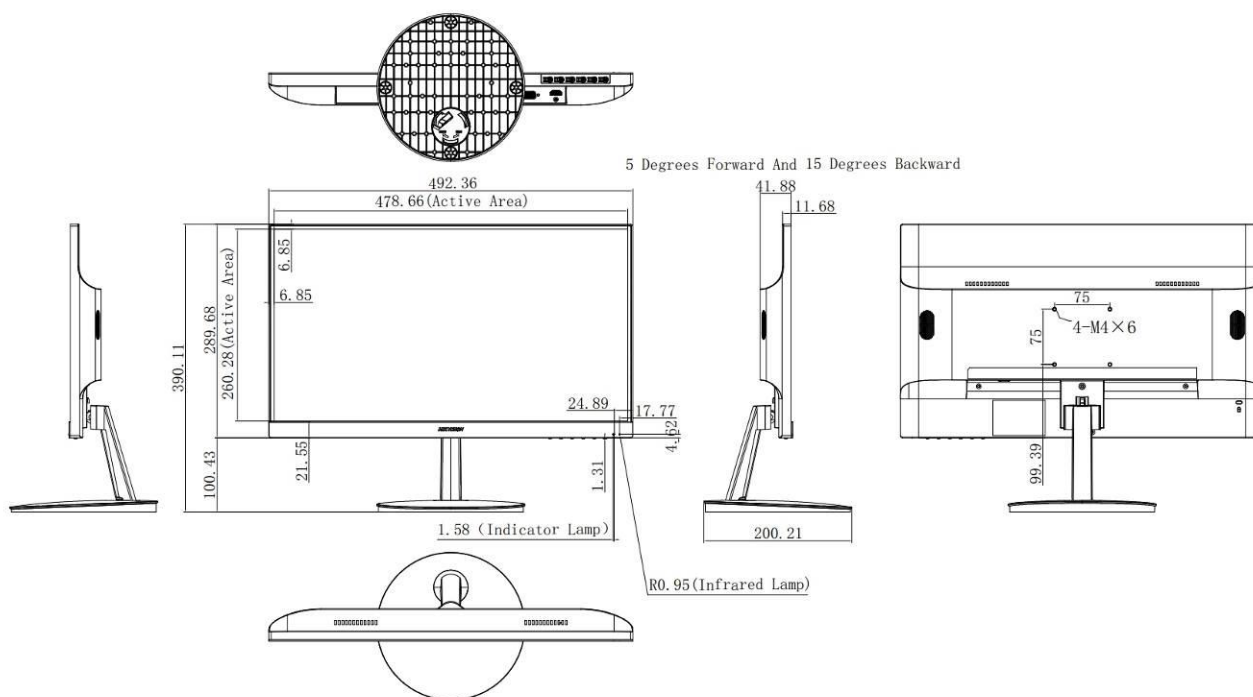

## ▪ Specification

Model		DS-D5022QE-D
<b>Display</b>	Screen Size	21.5 inch
	Active Display Area	478.656 mm × 260.280 mm
	Resolution	1920 × 1080@60 Hz
	Backlight	E-LED
	Pixel Pitch	0.0831 mm (H) × 0.241 mm (V)
	Brightness	250 cd/m <sup>2</sup>
	Viewing Angle	178° (H) / 178° (V)
	Color Depth	8 bit
	Contrast Ratio	3000 : 1
	Response Time	6.5 ms
	Refresh Rate	60 Hz
	Haze	Haze 25%, 3H
	Color Gamut	72% NTSC
	<b>Interface</b>	Video & Audio Input
Video & Audio Output		None
Data Transmission Interface		None
Control Interface		None
<b>Power</b>	Power Supply	DC 12V, 2.0A
	Power Consumption	≤ 24 W
	Standby Consumption	≤ 0.5 W
<b>Working Environment</b>	Working Temperature	0 °C to 40 °C (32 °F to 104 °F)
	Working Humidity	10% to 90% RH (Non-Condensing)
	Storage Temperature	-20 °C to 60 °C (-4 °F to 140 °F)
	Storage Humidity	0% to 90% RH
<b>General</b>	Casing Material	Plastic
	VESA	75 mm × 75 mm (4 - M4 × 6 mm)
	Bezel Width	6.85 mm (top/left/right), 21.55 mm (bottom)
	Product Dimensions (W × H × D)	492.4 mm × 390.1 mm × 200.2 mm (19.4 × 15.4 × 7.9 inch)
	Package Dimensions (W × H × D)	599 mm × 393 mm × 109 mm (23.6 × 15.5 × 4.3 inch)
	Net Weight	2.08 ± 0.5 kg (4.6 ± 1.1 lb.)
	Gross Weight	3.4 ± 0.5 kg (7.5 ± 1.1 lb.)
	Packing List	Monitor × 1, Base component × 1, Power adapter (12 V, 2.0 A) × 1, HDMI cable (1.5 m) × 1
	Remarks	If the appearance and parameters in this specification vary from the actual product, the later prevails. You can also consult local sale staff.

## Physical Interface

Interface	Description	Interface	Description
HDMI	HDMI 1.4 digital signal input interface	VGA	VGA analog signal input interface
DC	DC 12V , 2.0 A		

## Dimension

Unit: mm